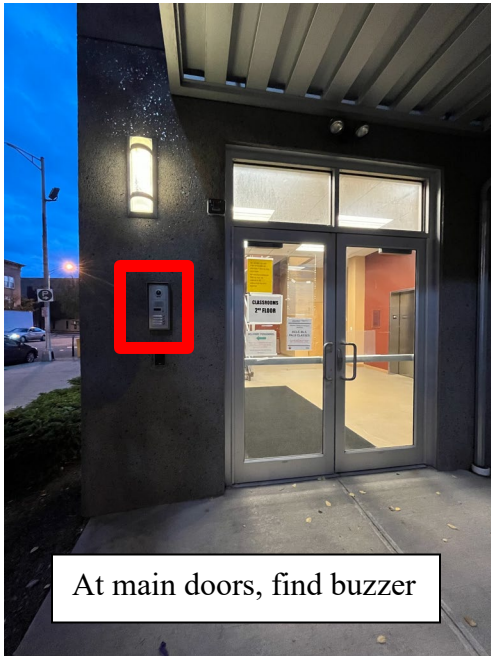

City Parking (High Parking Fee)

Street Parking (Meter Fee)

CORE Building Entrance

Some students park at the hospital parking deck and walk to CORE building.

CORE Building Entrance

At main doors, find buzzer

Buzz 204-206

Walk upstairs

Go through door

Walk down hallway

Go to room 206